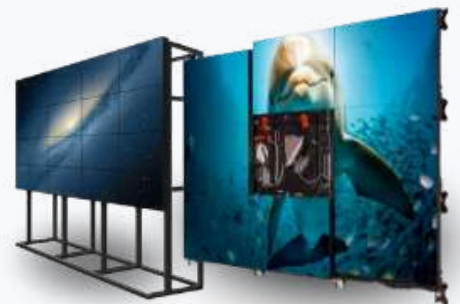

ADVANCETECH INDIA PVT LTD

Explore Our Range Of Solutions

VIDEO WALL

Digital Touch Table

360° Curved Display