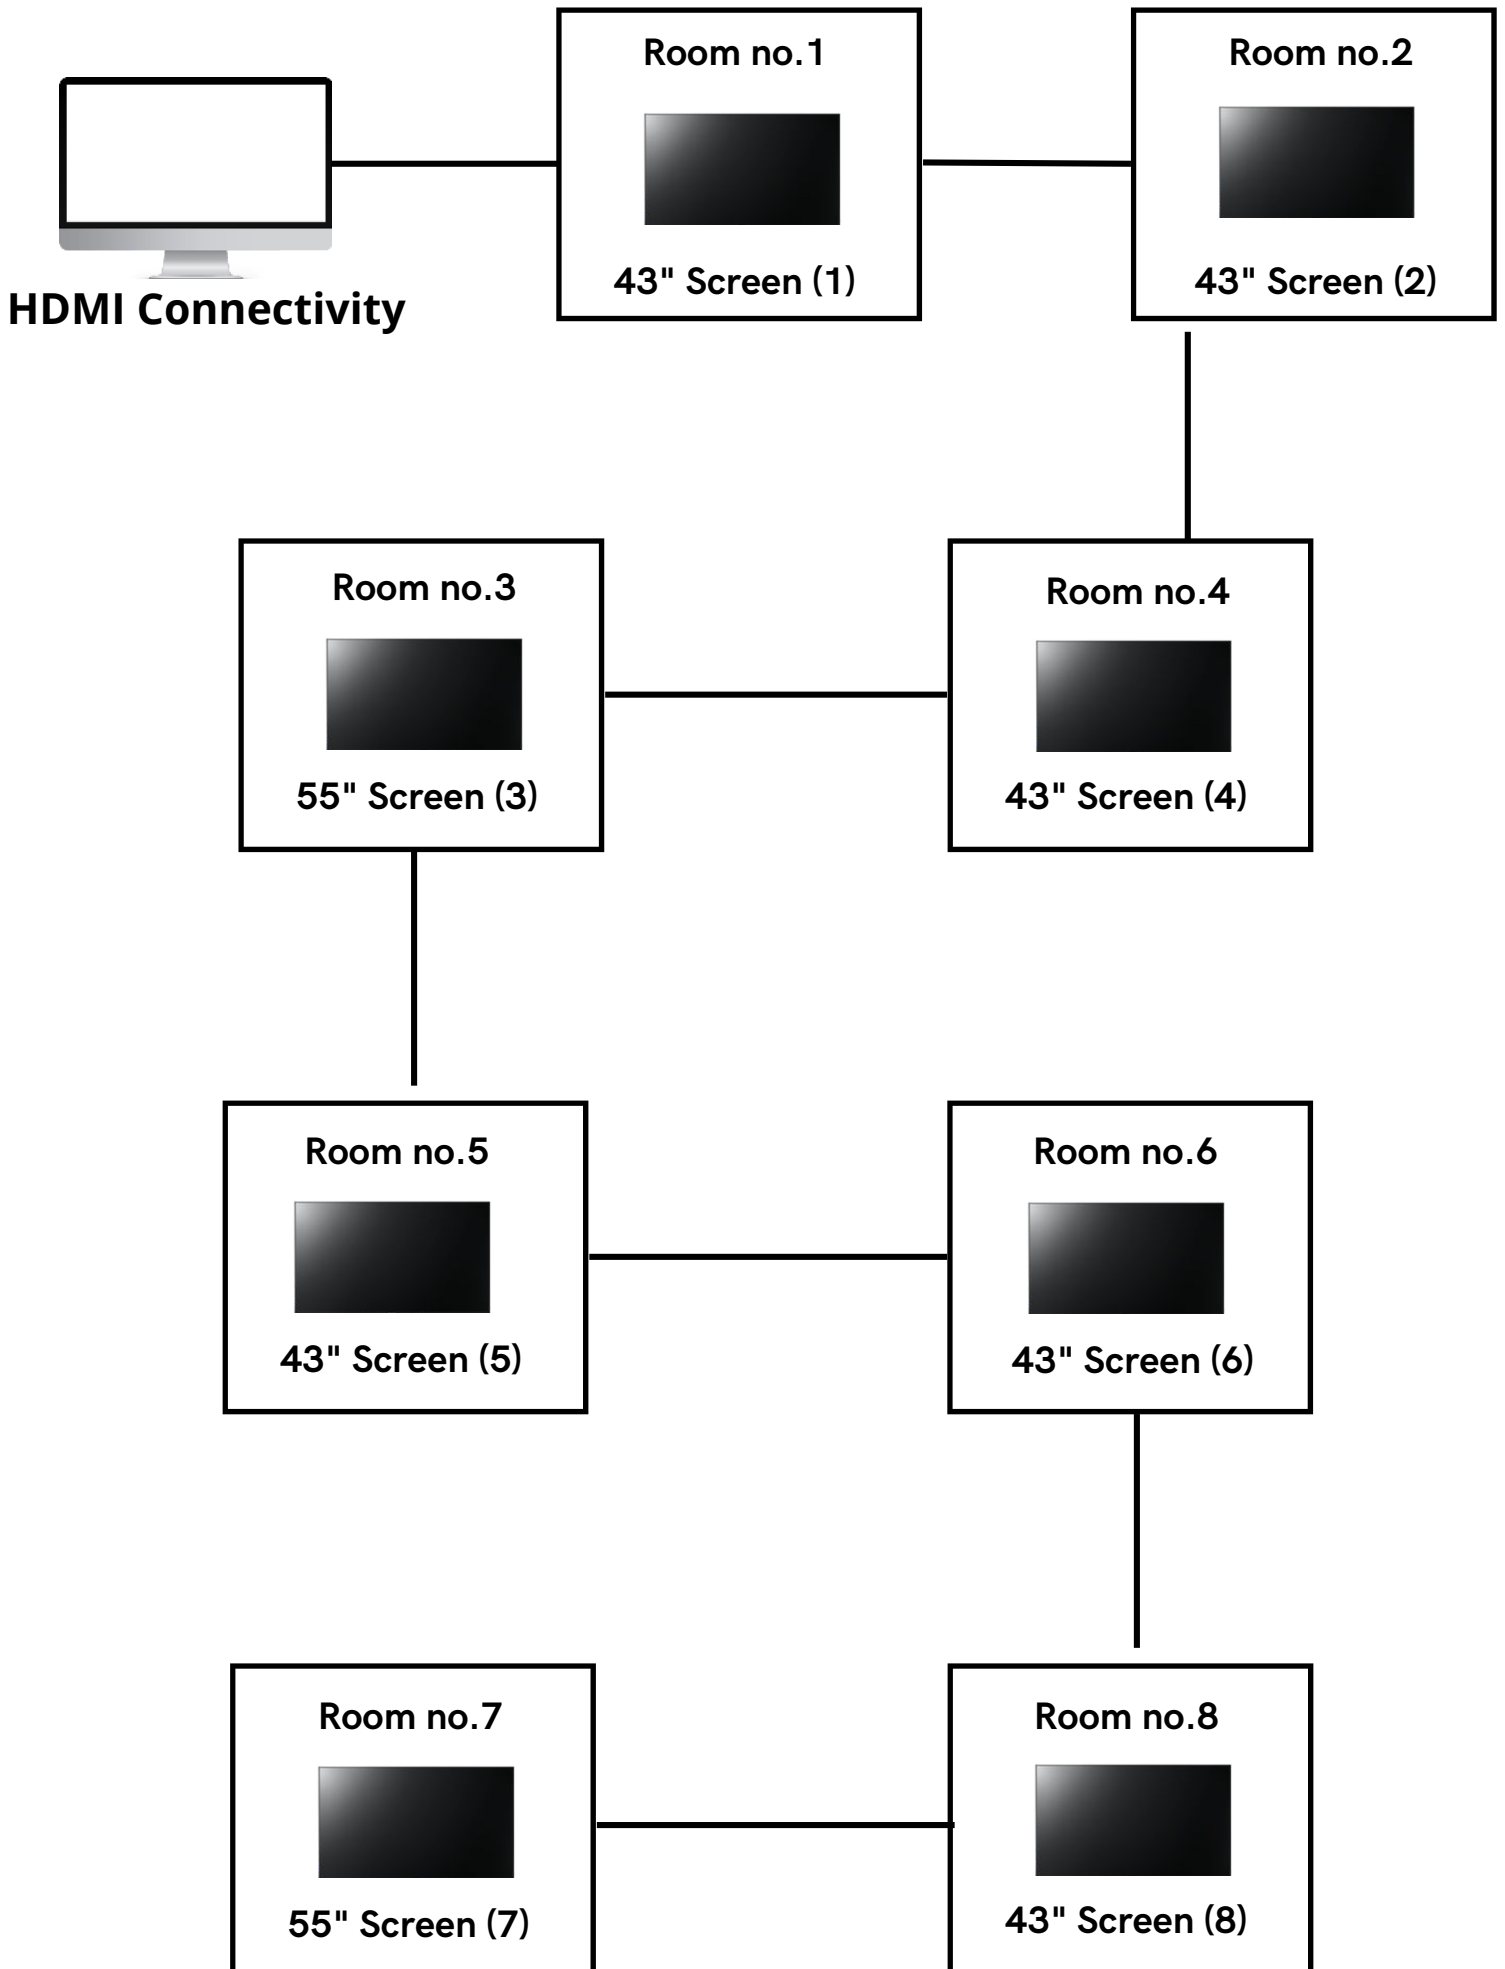

Block Diagram of Installation