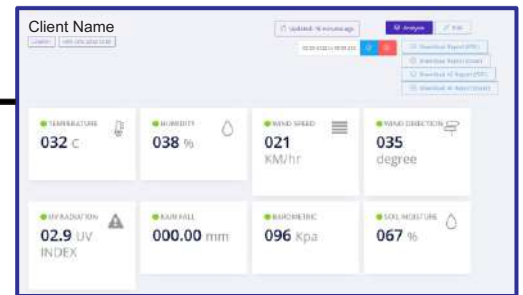

**APPLICATION BASED DATA LOGGING**

**LIVE VIDEO WALL DISPLAY**

**ANALYTICAL CLOUD DASHBOARD**

Local PC Dashboard & Alert System

Live Video Wall Display

Online Cloud Dashboard

**Air Quality Monitoring System**

Measure Multiple Parameters like Co2, CO, So2, No2, PM2.5, Pm10, AQI, Noise level etc. Display live readings on Cloud dashboard, video wall or mobile app & get alerts.

**Automatic Weather Station**

Sense Temperature, Humidity, Wind Speed / Direction, Rainfall, Solar Radiation, Level, Snow-depth, Salinity, Evaporation, Leaf Wetness, etc. get Centralized Data Through GPRS/ GSM/ Modbus/ USB on our Customized Software.