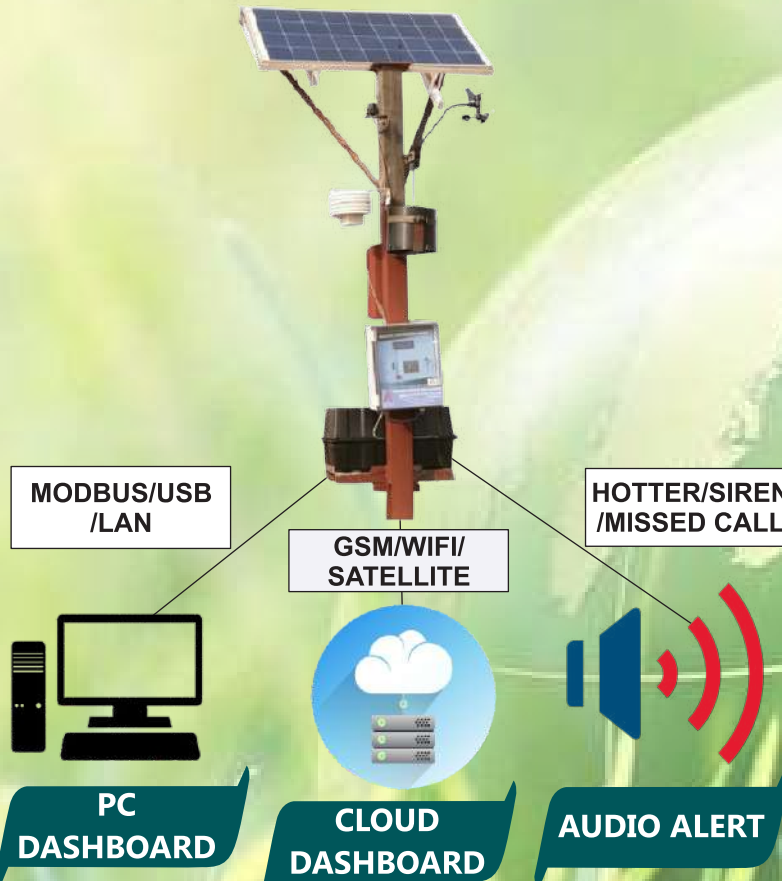

# WEATHER MONITORING STATION

## PARAMETERS

Radar Water Level

Level Sensor

Temperature

Wind Speed

Wind Direction

Humidity

Solar Radiation

Pan Evaporation

Leaf Wetness

Snow Depth

Precipitation