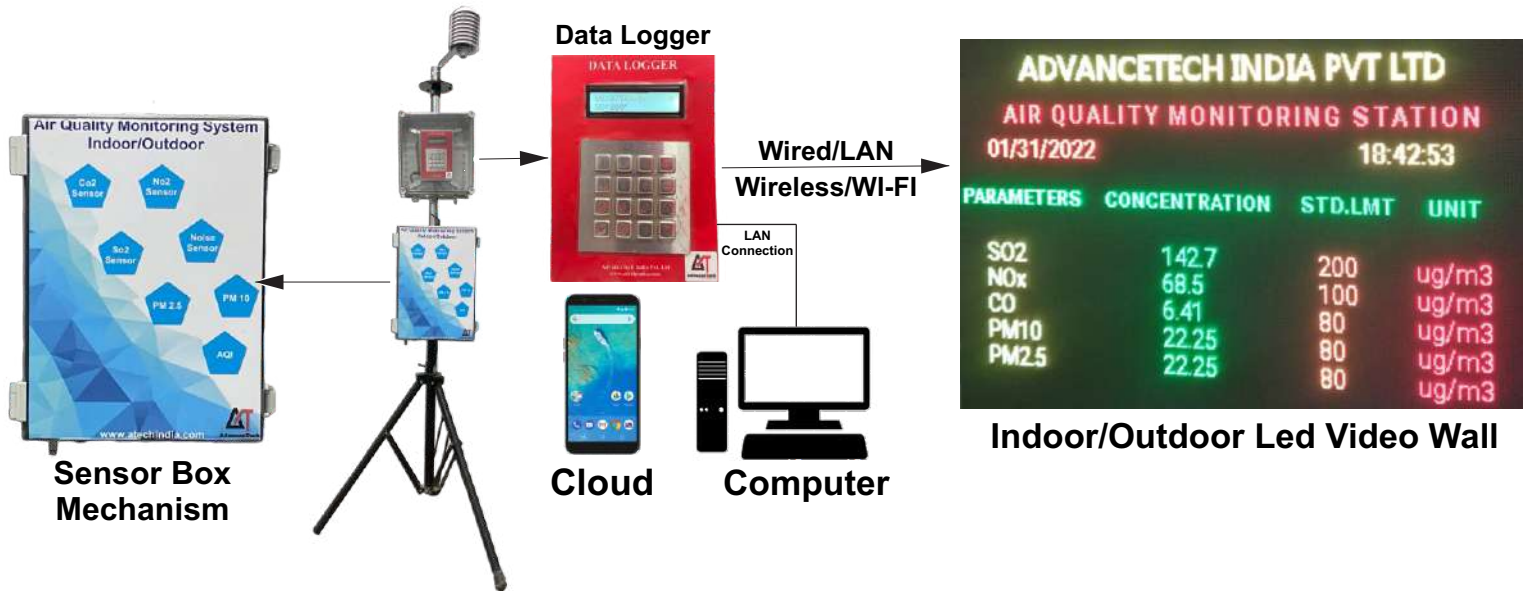

Air Quality Monitoring System

- Monitor multiple Air Gases , Air Quality
- 8, 16 , 32 Channel Data Logger , Analog/Digital/4-20 ma Input
- Wired Interfaces -USB/LAN/Modbus/SD Card
- Wireless Interface - GSM/GPRS/WI-FI/LORA
- Alert Mechanism SMS, Audio , Missed Call , Hooter
- Display live readings on a video wall
- Pole Mounting and Ip65 Weather Proof Protection

Video Wall Specs

- P4/P6/P10 Pixels Pitch
- Size 3x2, 6x4, 8x4 (FT)
- Multicolor, Multi Language Data insertion
- Ip65 Protection with Pole Mount/Wall Mount Provision
- Customize your video wall by Inserting Text, Images, Video, Weather, Date & Time